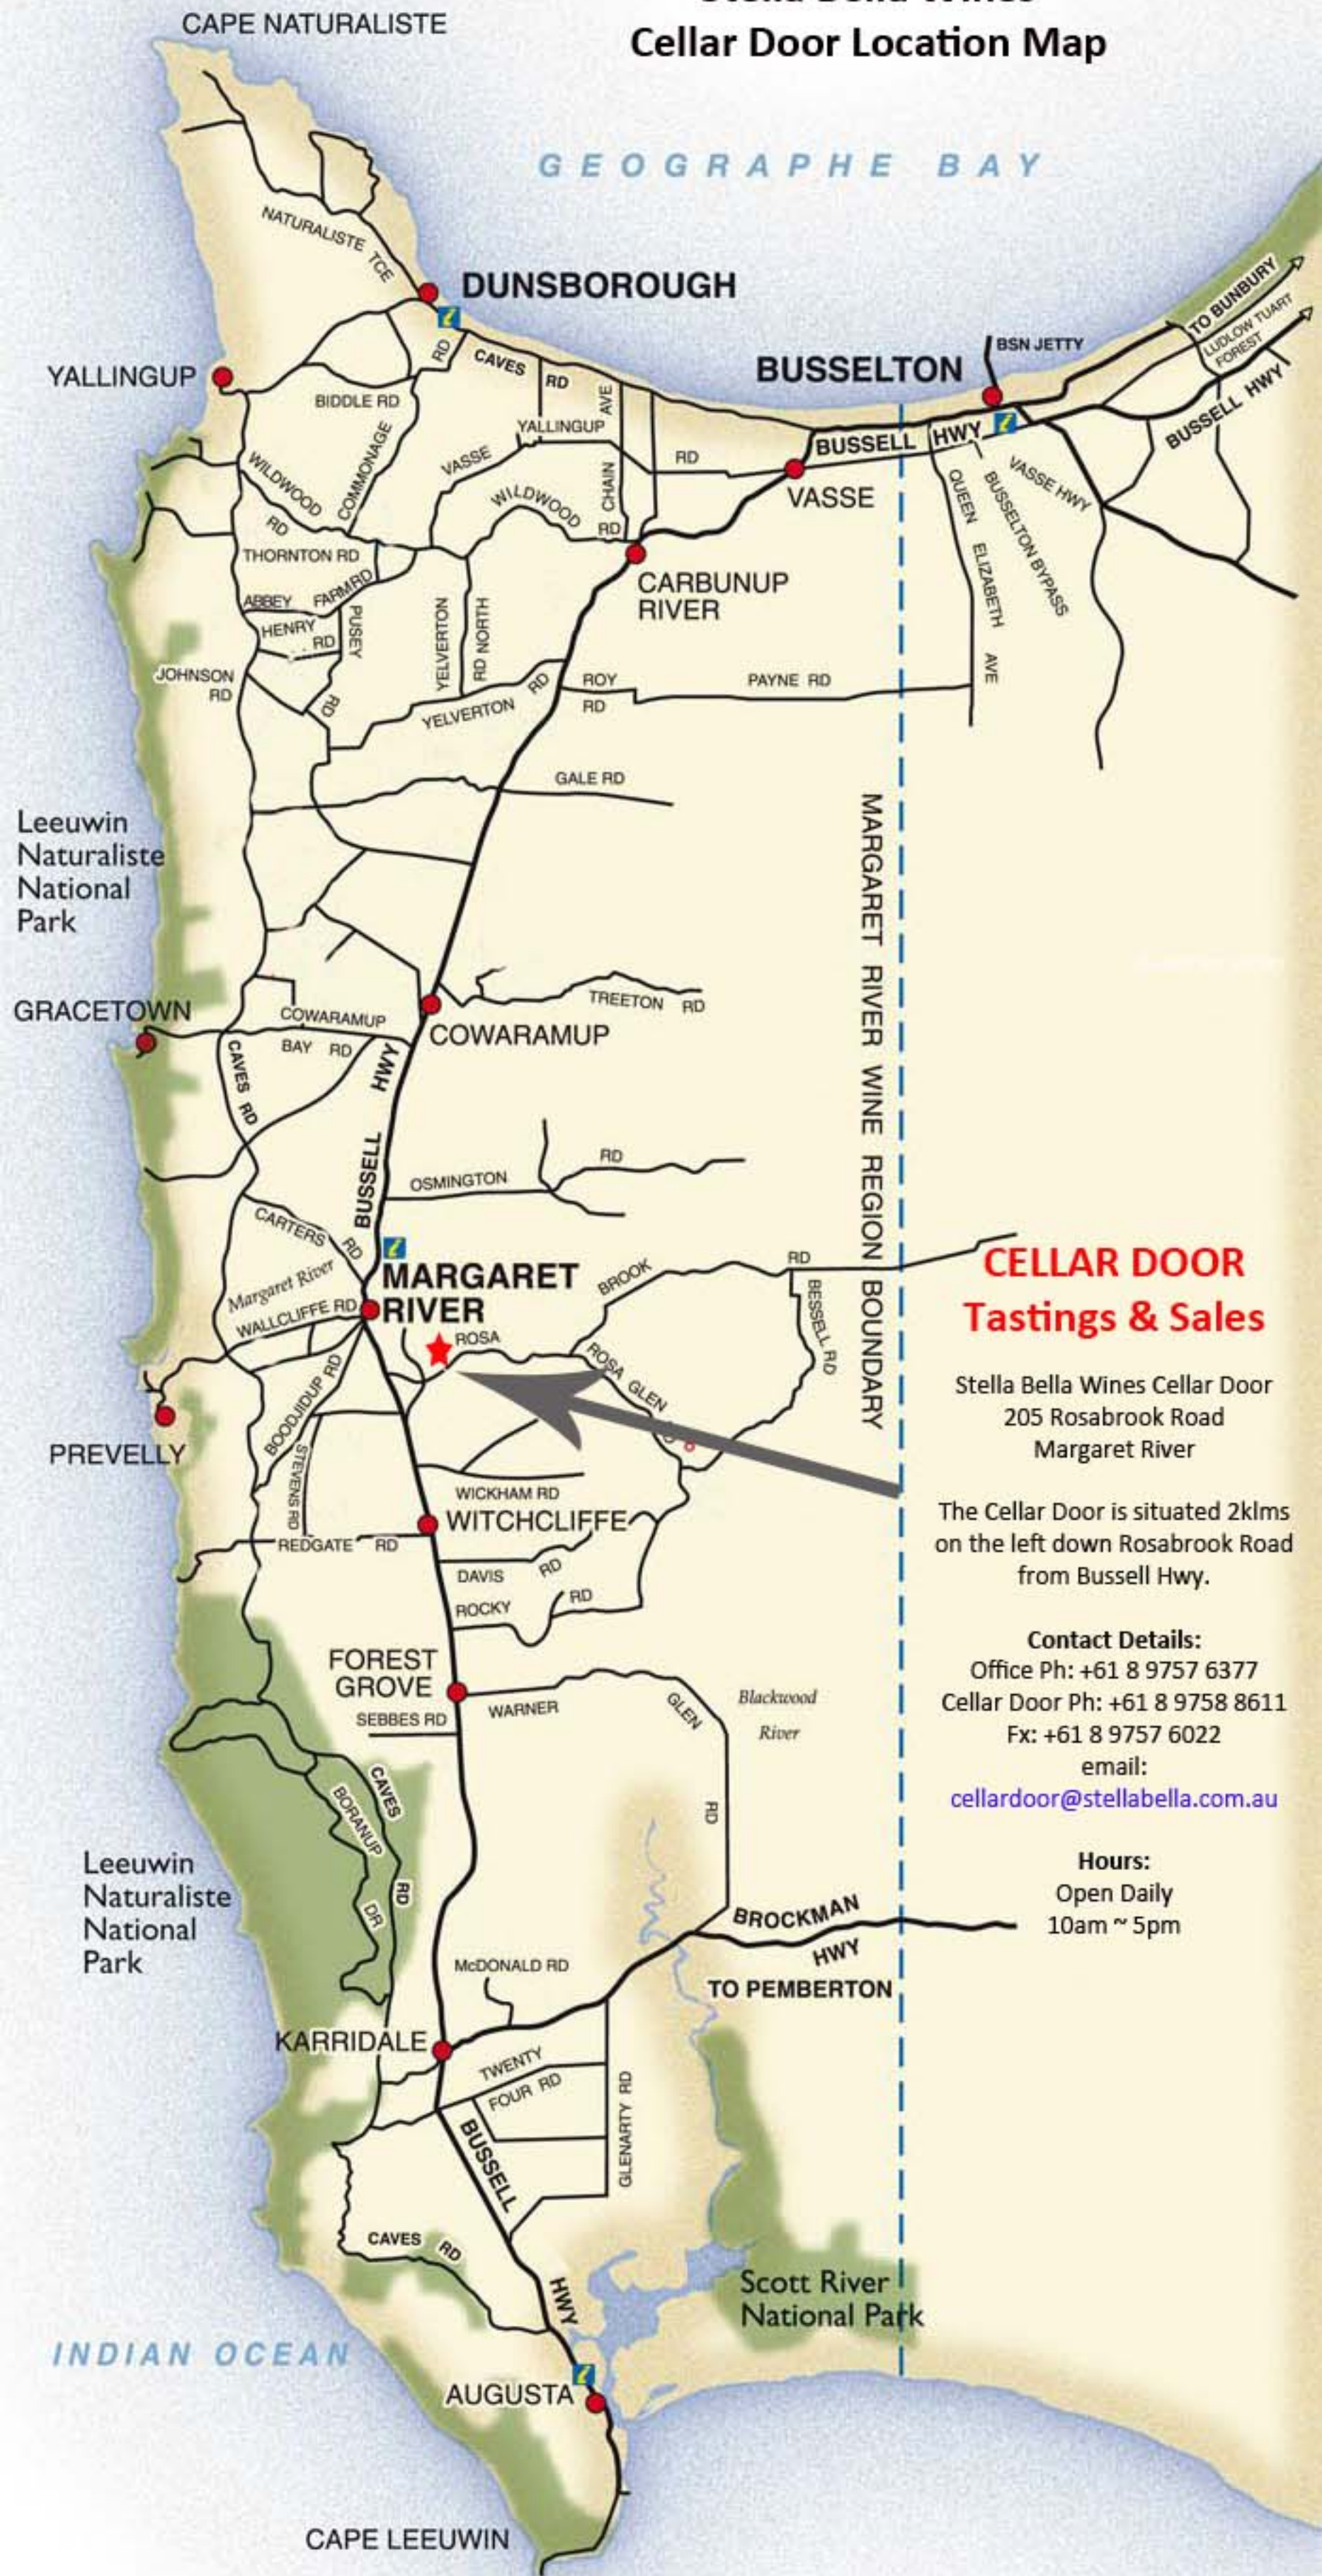

Stella Bella Wines Cellar Door Location Map

CELLAR DOOR Tastings & Sales

Stella Bella Wines Cellar Door
205 Rosabrook Road
Margaret River

The Cellar Door is situated 2klms
on the left down Rosabrook Road
from Bussell Hwy.